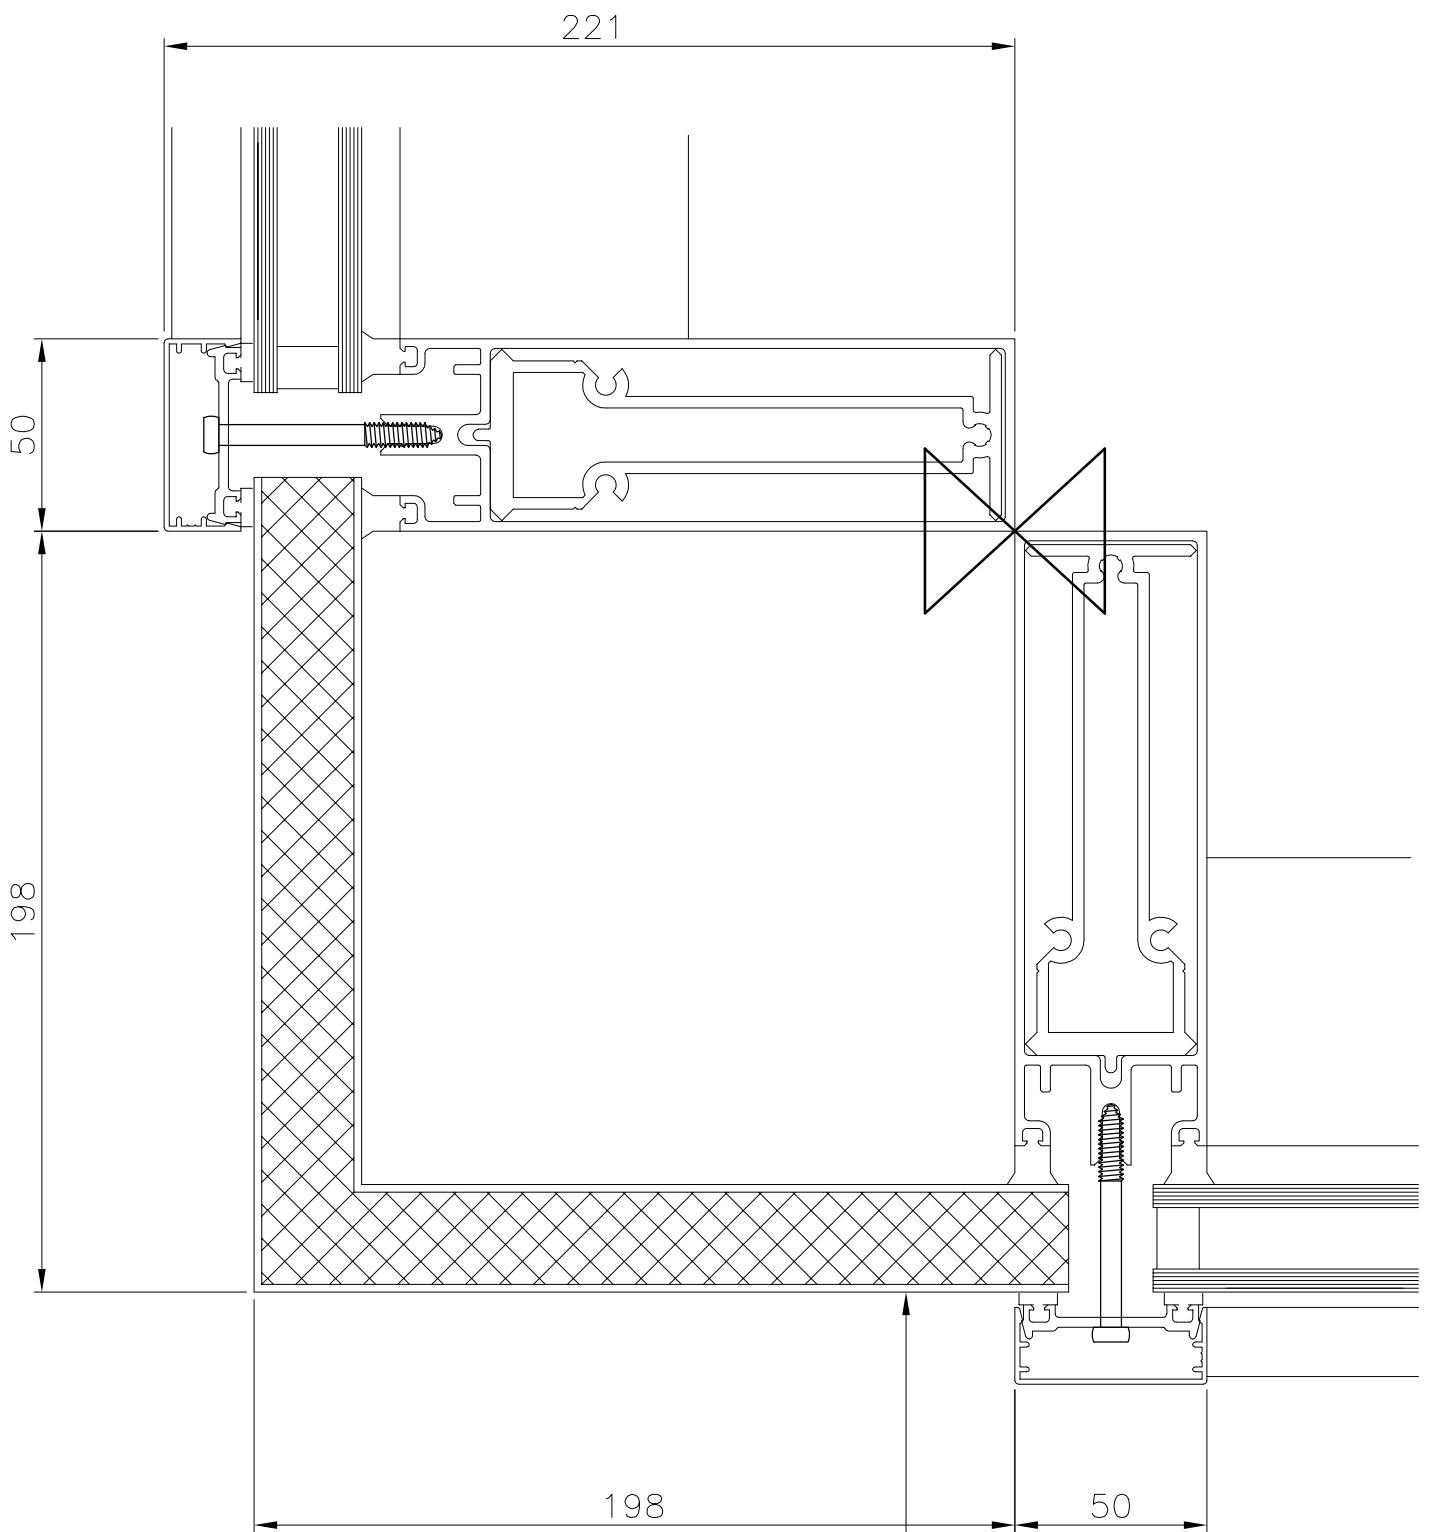

14

AL/103 CORNER DETAIL (LANTERN ROOFLIGHT)

INSULATED ALUMINIUM
CORNER PANEL