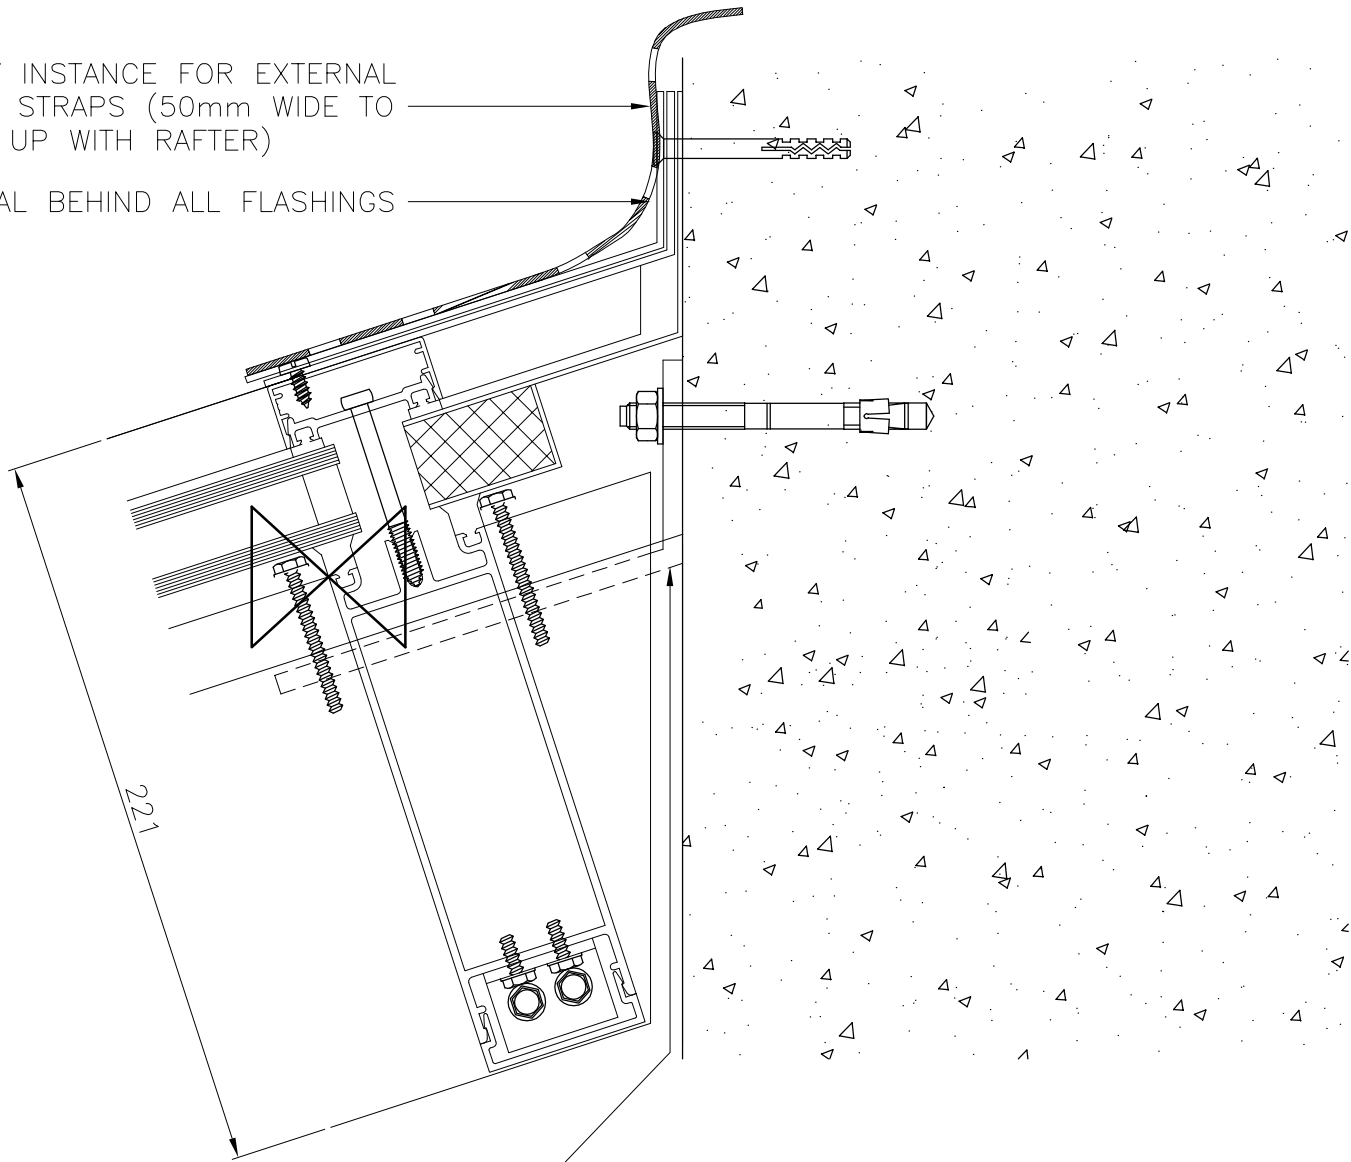

10

AL/103 MONO PITCHED HEAD DETAIL (AGAINST STRUCTURE)

LEAD FLASHING BY OTHERS

ONLY INSTANCE FOR EXTERNAL
BUTT STRAPS (50mm WIDE TO
LINE UP WITH RAFTER)

SILICONE SEAL BEHIND ALL FLASHINGS

CONCEALED STEEL HEAD BRACKETS
WITH SUITABLE FIXINGS