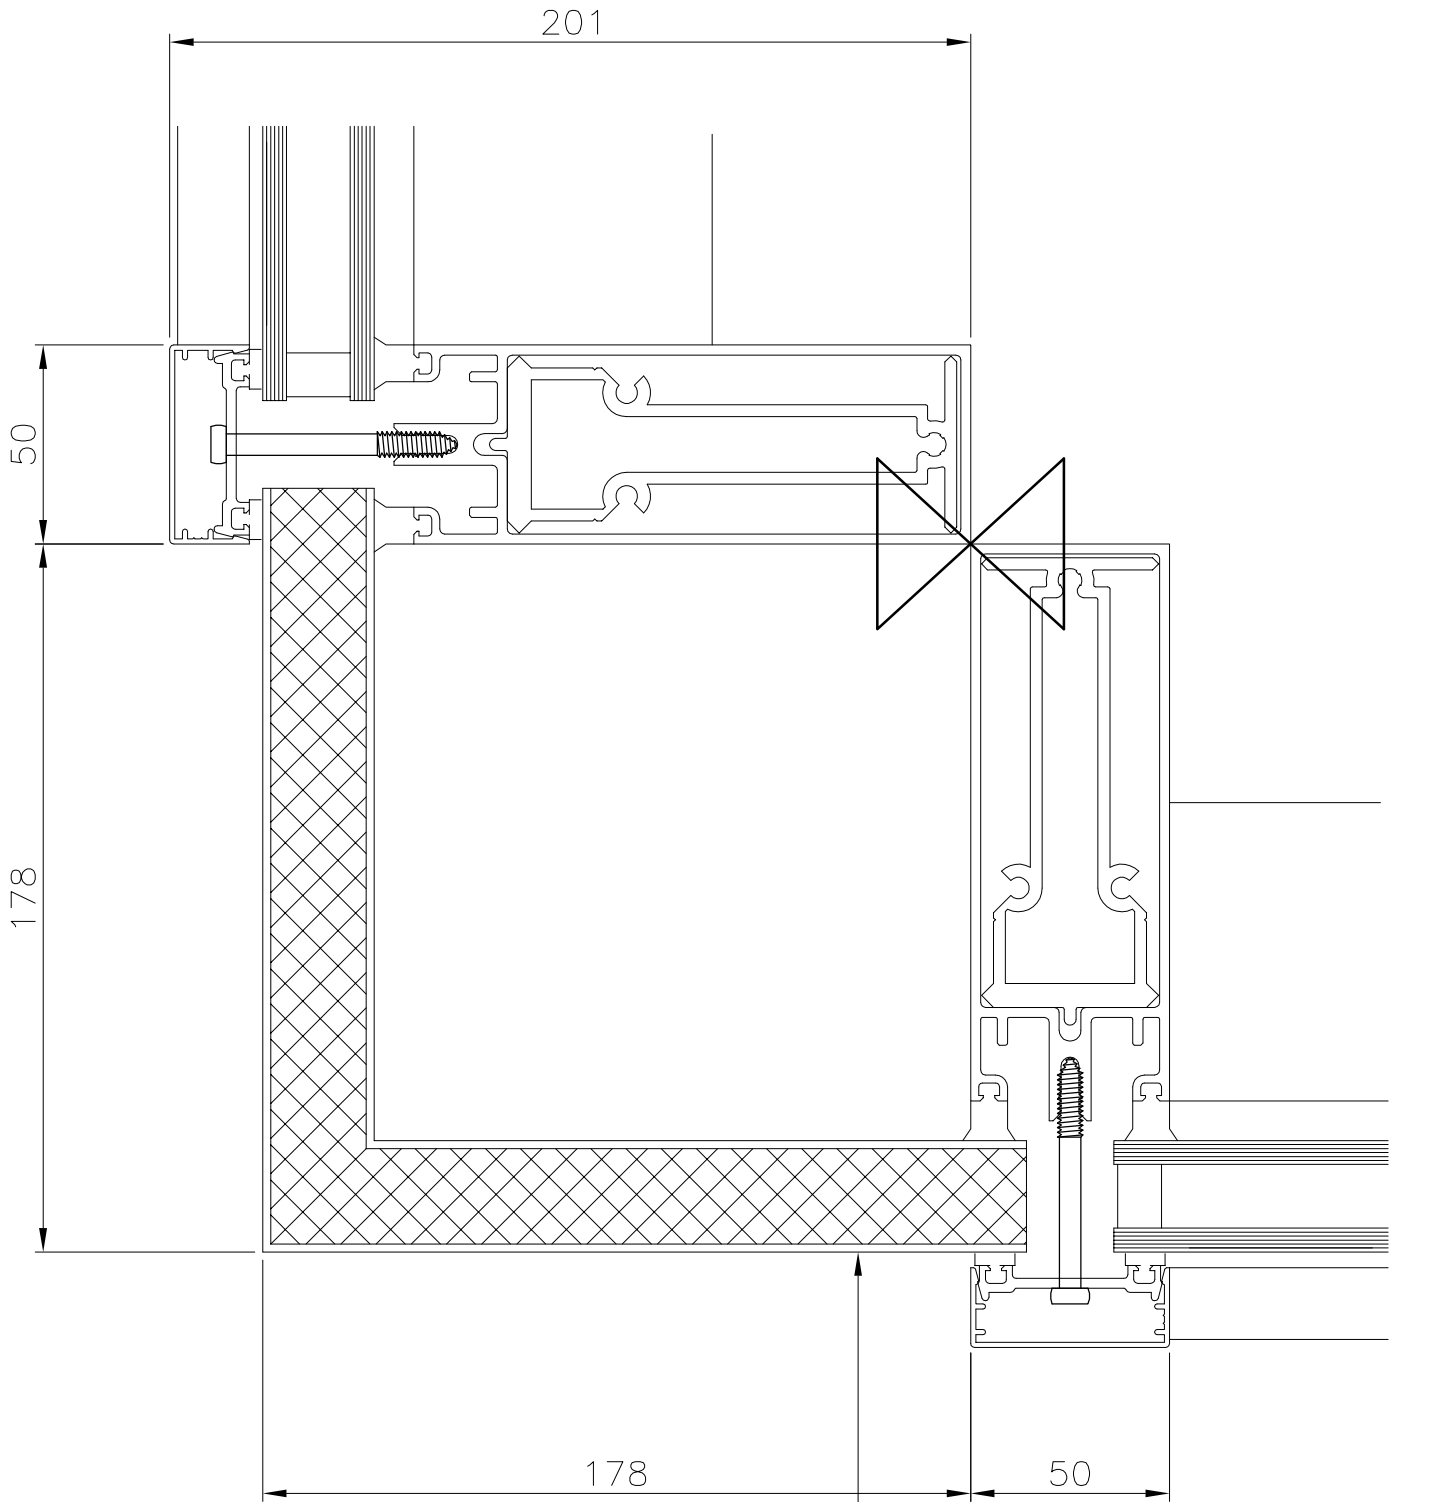

14

AL/102 CORNER DETAIL (LANTERN ROOFLIGHT)

INSULATED ALUMINIUM
CORNER PANEL