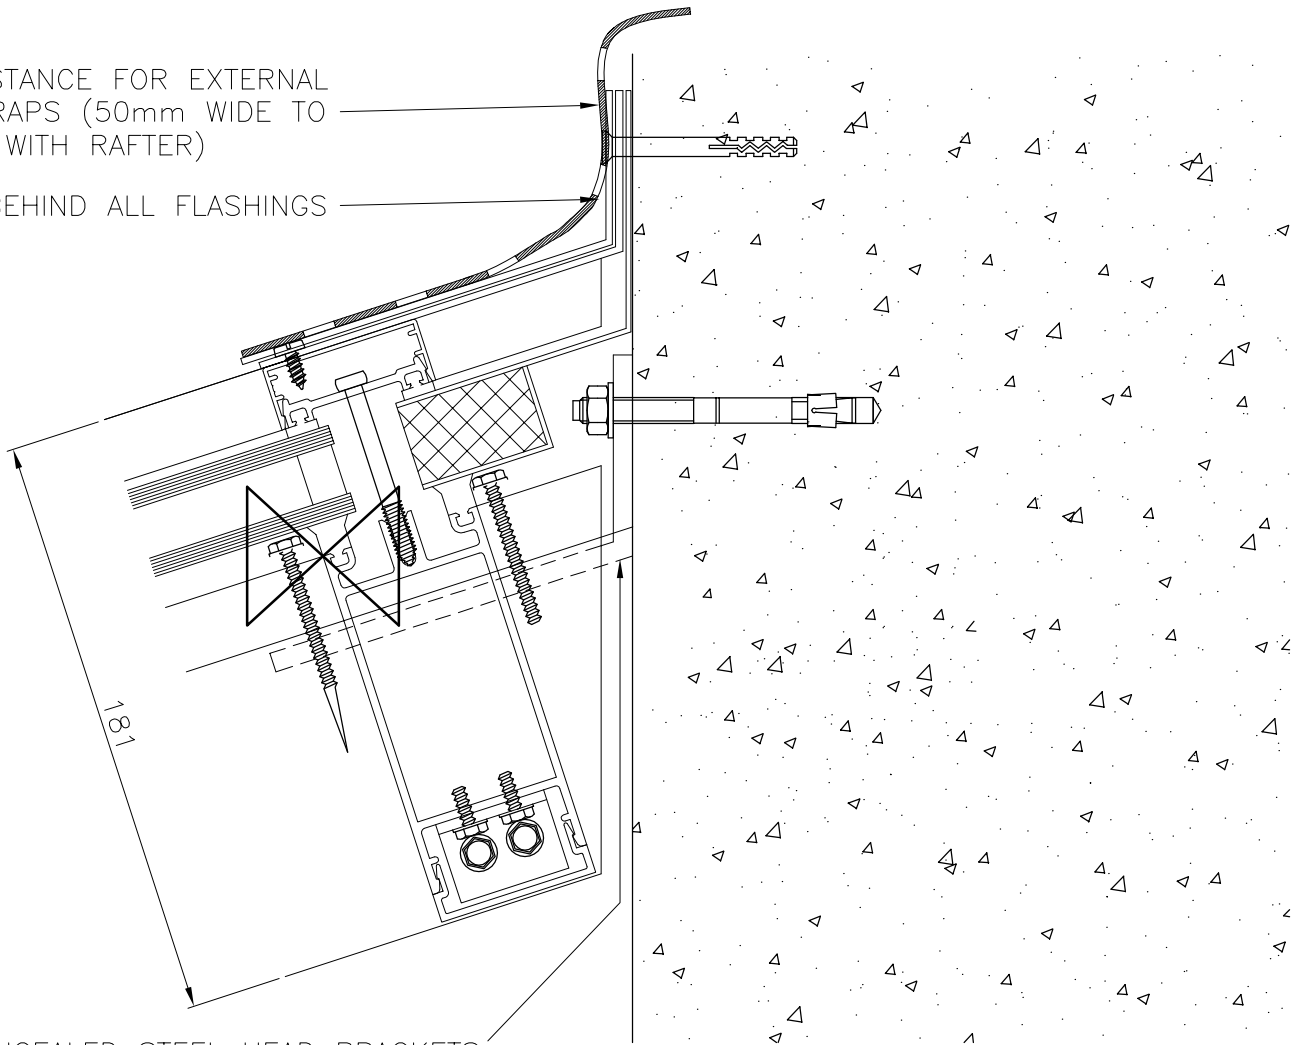

10

AL/101 MONO PITCHED HEAD DETAIL (AGAINST STRUCTURE)

LEAD FLASHING BY OTHERS

ONLY INSTANCE FOR EXTERNAL BUTT STRAPS (50mm WIDE TO LINE UP WITH RAFTER)

SILICONE SEAL BEHIND ALL FLASHINGS

CONCEALED STEEL HEAD BRACKETS WITH SUITABLE FIXINGS