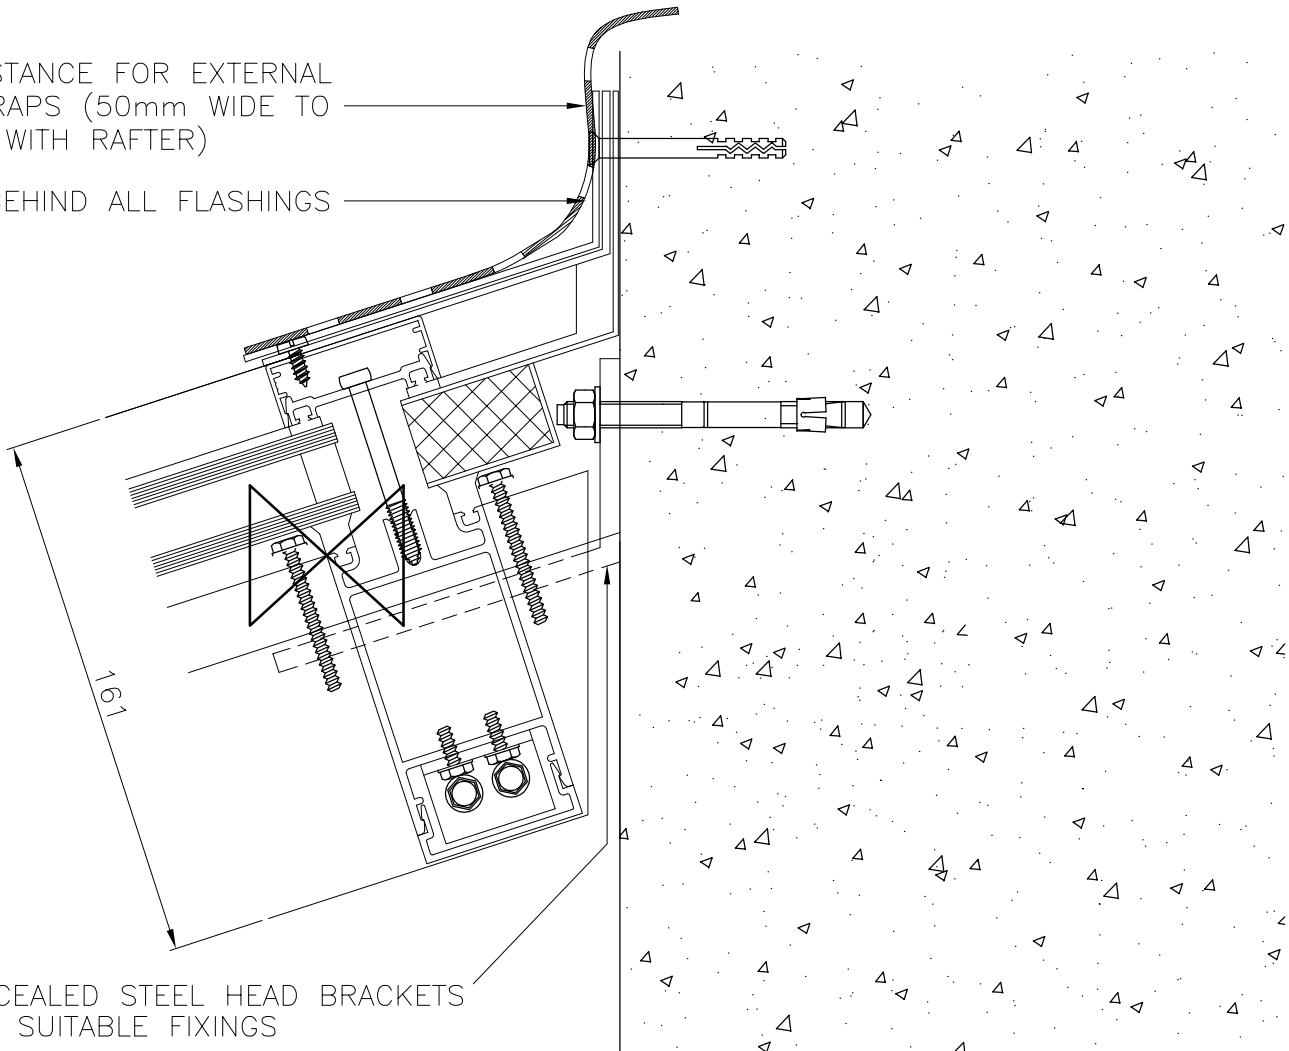

10

AL/100 MONO PITCHED HEAD DETAIL (AGAINST STRUCTURE)

LEAD FLASHING BY OTHERS

ONLY INSTANCE FOR EXTERNAL BUTT STRAPS (50mm WIDE TO LINE UP WITH RAFTER)

SILICONE SEAL BEHIND ALL FLASHINGS

CONCEALED STEEL HEAD BRACKETS WITH SUITABLE FIXINGS